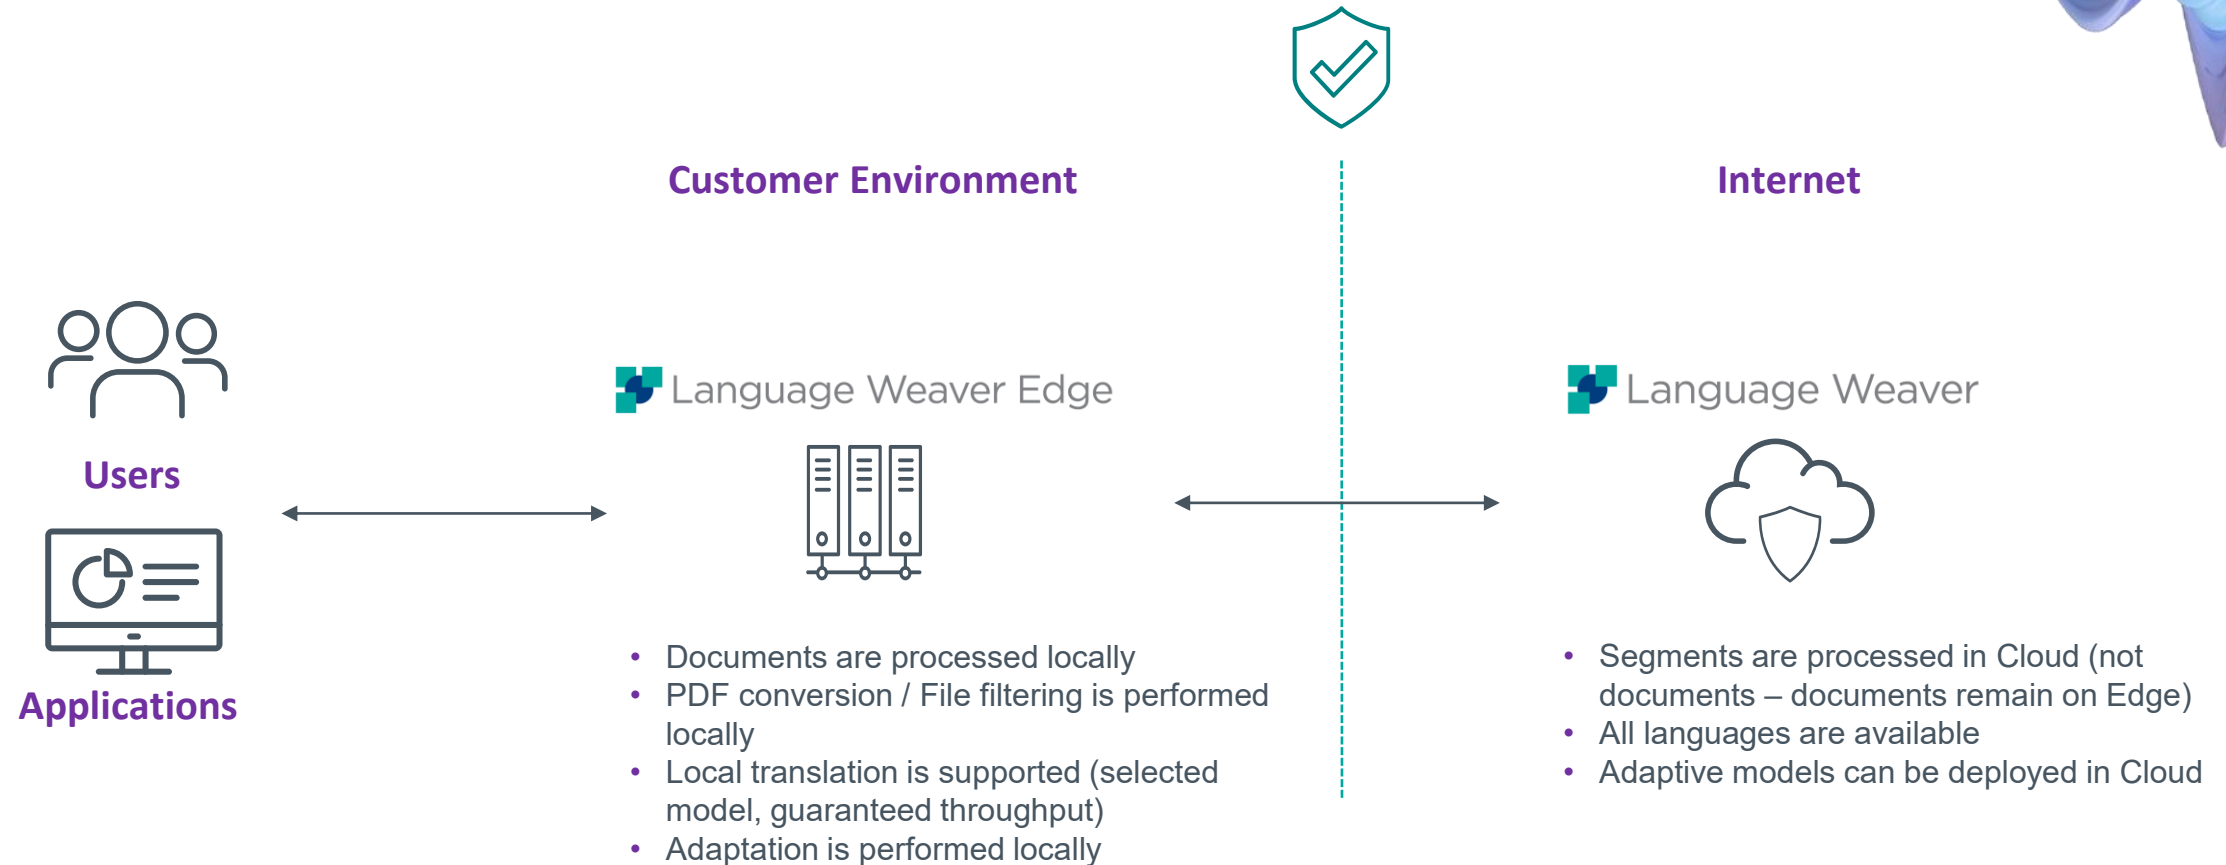

This is a serious challenge for global enterprises.

Risky Business

Fragmented Inertia

The Yellow Brick Road of AI

Secure by Design Machine Translation

RWS a global leader in enterprise **Language Technology and Services**.

Neural Machine Translation blended with **Large Language Models**.

Language Weaver solutions are designed and built with **Security in mind**.

Language Weaver - Deployed your way!

 Language Weaver Edge

Hosted by customer
Optionally hosted by **Language Weaver**

 Language Weaver

Hosted by **Language Weaver**
Regional Instances (Europe / US)

Edge-Cloud – Hybrid and Secure!

Go to www.languageweaver.com and download our eBook

Thank you